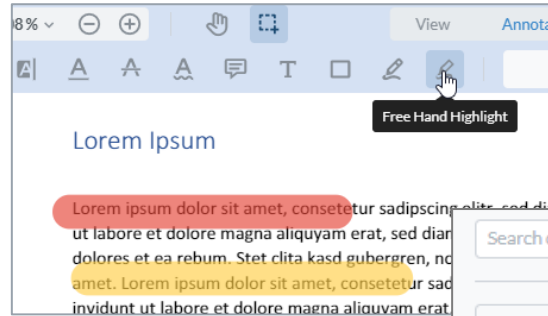

File Viewer Update

- » Update integrated File Viewer to latest version
- » Increased stability
- » New features:
  - Free Hand Highlight tool
  - Rotate stamps or pictures
  - Sort comments by color