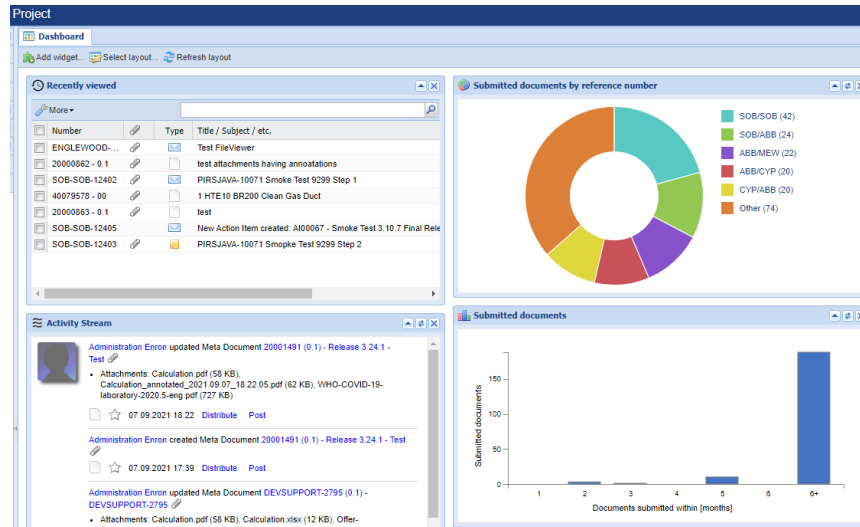

Define default settings for new users

- » Define a default dashboard, views, language or any other setting for new users
- » Ask SOBIS Service Desk to setup this feature