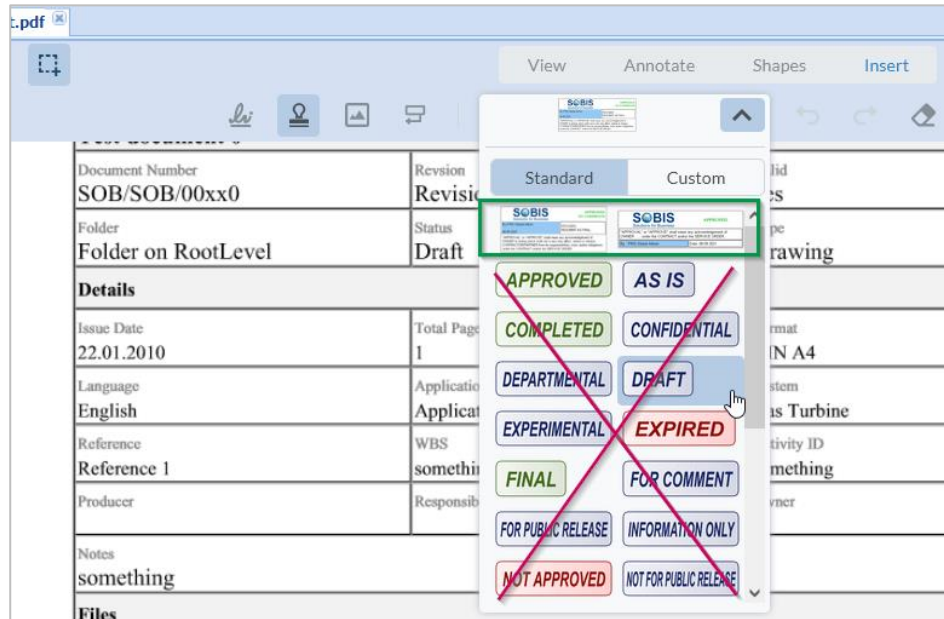

Show only internal stamps in File Viewer

Ask SOBIS Service Desk to setup this feature