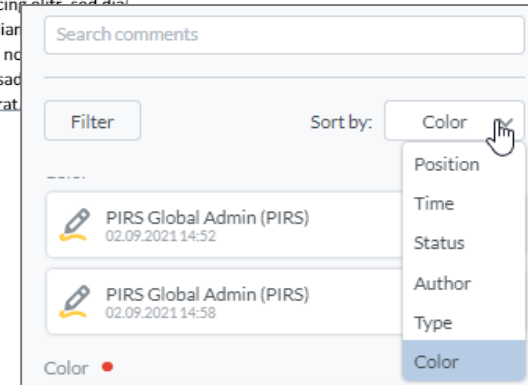

File Viewer Update

- » Update integrated File Viewer to latest version
- » Increased stability
- » New features:
  - Free Hand Highlight tool
  - Rotate stamps or pictures
  - Sort comments by color